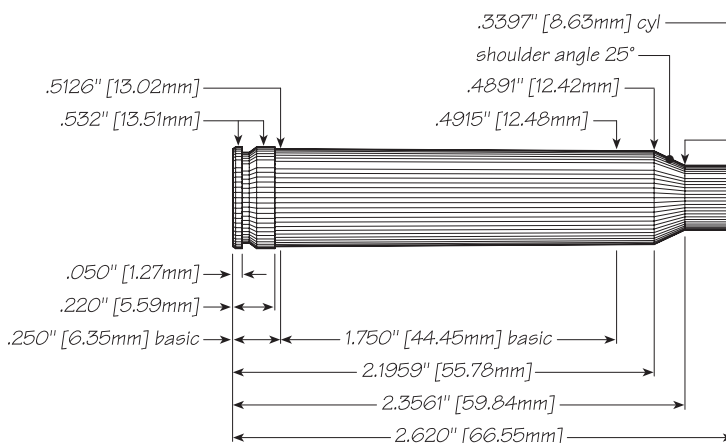

LABNOTES

A 180-grain bullet is the best “all-around” payload for the 300 Winchester Magnum. The cartridge allows plenty of speed for a bullet of this weight, and the Speer® DeepCurl® Soft Point has a high ballistics coefficient that keeps the trajectory flat. Loaded with the bonded DeepCurl, the 300 Win. Mag. is suitable for just about any non-dangerous game you plan to hunt.

Most people do not think of this cartridge for deep-timber hunting but, by reducing velocities to those of some of the starter loads shown in the data tables, the Win. Mag. can be just as productive in the woods as it is on the open plains.

0.308"	DeepCurl SP
Weight, grains	180
Ballistic Coefficient	0.483
Sectional Density	0.271
COAL Tested:	3.300"
Speer Part No.	2043

Propellant Make	Propellant Type	START CHARGE		MAXIMUM CHARGE	
		Weight, grs	Muzzle Velocity, ft/sec	Weight, grs	Muzzle Velocity, ft/sec
Alliant®	Reloder® 25*	74.0	2901	78.0	3053
Alliant®	Power Pro™ 4000*	67.0	2821	71.0	2978
IMR	IMR 7828*	74.0	2807	78.0C	2950
VihtaVuori	N560*	71.0	2774	75.0	2925
Hodgdon	H4831SC*	67.0	2792	71.0	2918

Don't see your favorite propellant? Don't worry. We are currently in the process of rigorously analyzing additional load data and will post as soon as it becomes available.