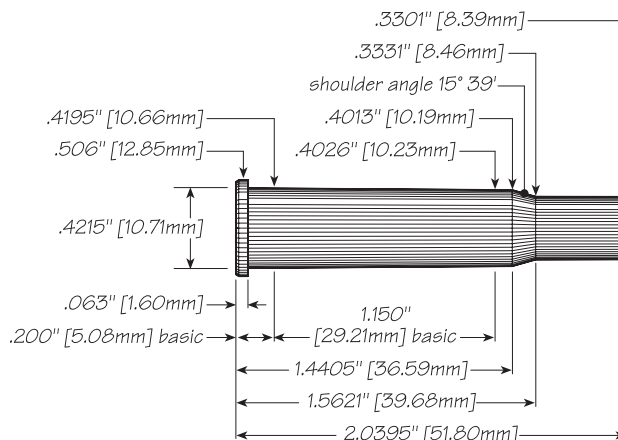

Although, the 30-30 is not a long-range cartridge, you will find that zeroing this bullet at 150 yards, when loaded to around 2150 feet per second, will put the bullet only 1.8 inches high at 100 yards. It will remain within an 8-inch vital zone to 200 yards, without holdover, using this site-in strategy.

Max. Case Length:	2.040"	Cart. Case:	Winchester
Trim-to Length:	2.030"	Primer:	CCI® 200/250*
Max Cart. OAL:	2.550"	Test Firearm:	Universal Receiver
RCBS® Shell Holder:	#2	Barrel Length:	24"

Maximum Loads should be used with CAUTION • C = Compressed Load • * Magnum Primer used with this powder.