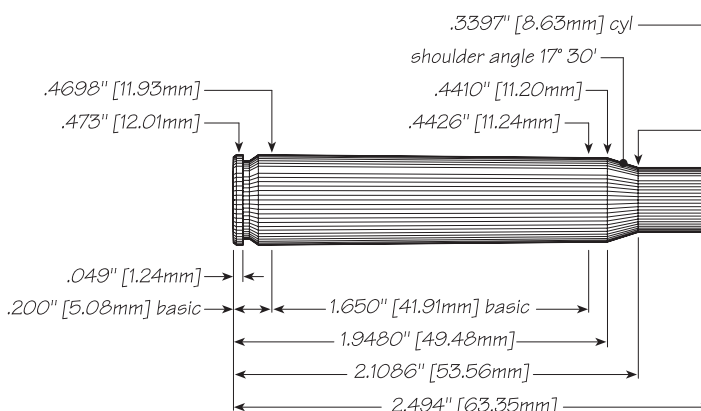

30-06 Springfield

with 180-grain DeepCurl® Soft Point

LABNOTES

The 180-grain Speer® DeepCurl® is a great multi-purpose bullet for the 30-06. It can be driven fast enough for longer shots on large deer and elk, and doubles as a fine deep-woods bullet. For the latter use, it need not be loaded to maximum velocity. Several starting loads we show in the data table are in the 2400-2500 feet per second range and would be excellent for hunting in deep cover where the shots are under 150 yards.

However you load it, the bonded DeepCurl has the terminal performance to put game in your freezer.

0.308"	DeepCurl SP
Weight, grains	180
Ballistic Coefficient	0.483
Sectional Density	0.271
COAL Tested:	3.180"
Speer Part No.	2043

Propellant Make	Propellant Type	START CHARGE		MAXIMUM CHARGE	
		Weight, grs	Muzzle Velocity, ft/sec	Weight, grs	Muzzle Velocity, ft/sec
Alliant®	Reloder® 19	55.0	2550	59.0C	2735
Alliant®	Reloder® 17	50.0	2481	54.0	2721
Ramshot	Hunter*	53.0	2580	57.0C	2716
IMR	IMR 4350	51.0	2506	55.0C	2682
IMR	IMR 4831	52.0	2492	56.0C	2681
Accurate	3100	53.0	2474	57.0C	2680
Hodgdon	H414*	50.0	2543	52.0	2648
Accurate	4350	52.0	2480	56.0C	2644
Alliant®	Reloder® 22	55.0	2491	59.0C	2637
Hodgdon	H4831SC	55.0	2485	59.0C	2628