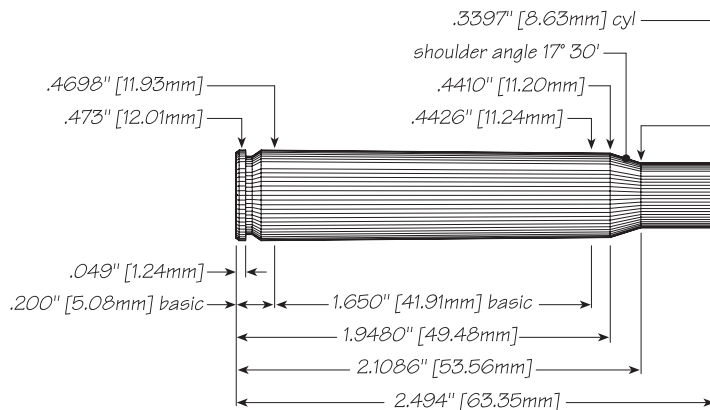

30-06 Springfield

with 165-grain DeepCurl® Soft Point

LABNOTES

With maximum charge velocities topping 2800 feet per second, the 165-grain Speer® DeepCurl® in 30-06 is ideally suited for the mid and long range shots common in the Western hunting grounds. DeepCurl's exceptional bonded construction drives superb penetration on game across a wide velocity range, appealing to the hunter who finds himself glassing distant hillsides in the morning and stalking through dense timber by afternoon. Handloaders who have grown weary of punishing recoil will also appreciate the starting charges for the 165-grain which still carry enough energy to produce fantastic expansions on large muleys at respectable distances.

0.308"	DeepCurl SP
Weight, grains	165
Ballistic Coefficient	0.441
Sectional Density	0.248
COAL Tested:	3.160"
Speer Part No.	2027

Propellant Make	Propellant Type	START CHARGE		MAXIMUM CHARGE	
		Weight, grs	Muzzle Velocity, ft/sec	Weight, grs	Muzzle Velocity, ft/sec
Ramshot	Hunter*	54.0	2669	58.0C	2832
Winchester	760*	52.0	2645	56.0	2829
IMR	IMR 4831	54.0	2603	58.0C	2800
IMR	IMR 4350	52.0	2580	56.0C	2760
Accurate	AA 4350	54.0	2600	58.0C	2750
Alliant®	Reloder® 19	55.0	2572	59.0C	2750
Alliant®	Reloder® 22	55.0	2480	59.0C	2665

Speer, Federal, RCBS, Alliant, and Reloder are registered trademarks of Vista Outdoor Operations LLC and its subsidiary companies.

Max. Case Length:	2.494"	Cart. Case:	Federal®
Trim-to Length:	2.484"	Primer:	Fed 210; 215*
Max Cart. OAL:	3.340"	Test Firearm:	Universal Receiver
RCBS® Shell Holder:	#3	Barrel Length:	24"