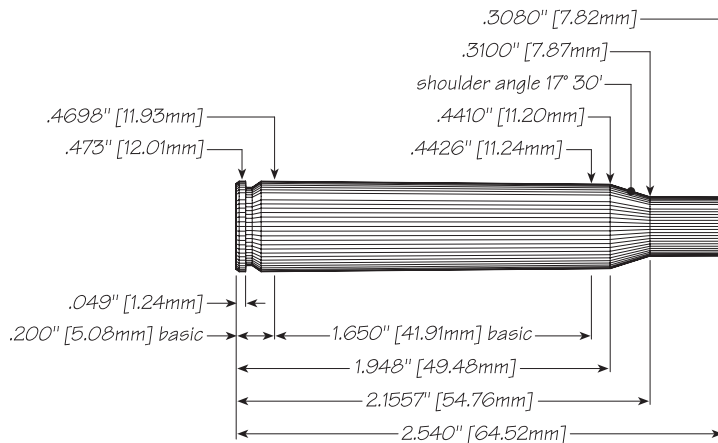

270 Winchester

with 150-grain DeepCurl® Soft Point

LABNOTES

The 270 Winchester can take advantage of a heavy bullet like the 150-grain bonded DeepCurl® from Speer®. The 270 can push this bullet to 2950 feet per second, not too far behind its velocities with a 130-grain bullet. This makes the 150-grain DeepCurl an excellent choice for game at the upper end of the 270's capabilities.

At a launch velocity of 2900 fps, the 150-grain DeepCurl can be zeroed at 250 yards and yet rise only 2.7 inches at 100 yards. That's a flat trajectory for a heavy bullet; making it useful in the woods and in more open environments.

0.277"	DeepCurl SP
Weight, grains	150
Ballistic Coefficient	0.496
Sectional Density	0.279
COAL Tested:	3.325"
Speer Part No.	1603

Propellant Make	Propellant Type	START CHARGE		MAXIMUM CHARGE	
		Weight, grs	Muzzle Velocity, ft/sec	Weight, grs	Muzzle Velocity, ft/sec
Alliant®	Power Pro™ 4000*	51.0	2713	55.0	2923
Alliant®	Reloder® 17	47.5	2623	51.5	2834
Alliant®	Reloder®19	50.0	2632	54.0	2827
Ramshot	Hunter*	46.0	2538	50.0	2741

Don't see your favorite propellant? Don't worry. We are currently in the process of rigorously analyzing additional load data and will post as soon as it becomes available.